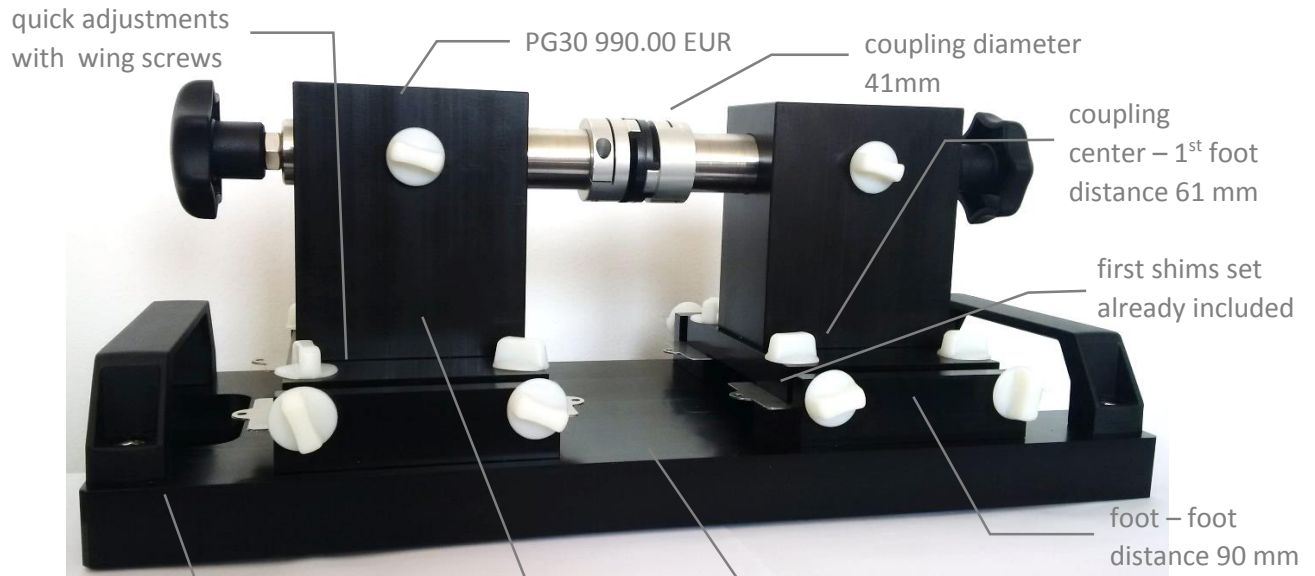

**ALI 2.070-PT COMPACT SHAFT ALIGNMENT DEMO MACHINE**

easy handling with handholds

compact size (180 x 465 x 198 mm)

light weight (ca. 8 kg)

comfortable handholds

automatic air pressure compensation valve

dustproof, waterproof, airtight (IP 67)